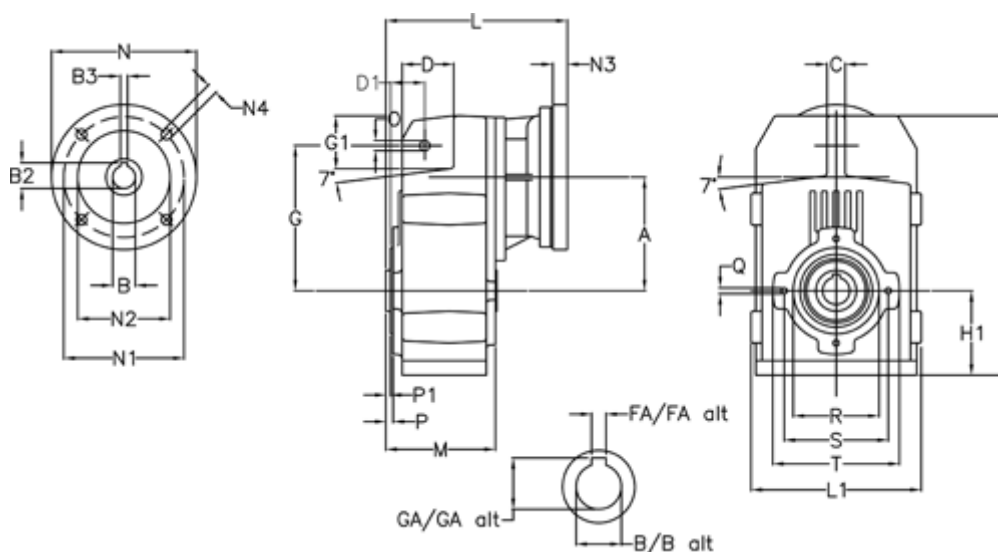

Article number: 29560302343225
 Description: Shaft mounted gear
 A312H35-23,4-P71B5

Measures

A = 150.50	FA = 10	M = 125.0	Q = M10x17
B = 35	G = 170	N = 160	R = 110
B1 = 14	G1 = 84.0	N1 = 130	S = 130
B2 = 16.3	GA = 38.3	N2 = 110	T = 150
B3 = 5	H = 326.0	N4 = M8x16	
C = 20	H1 = 102.0	O = 13	
D = 68.0	L = 225.5	P = 6.5	
D1 = 54.0	L1 = 210	P1 = 3.5	